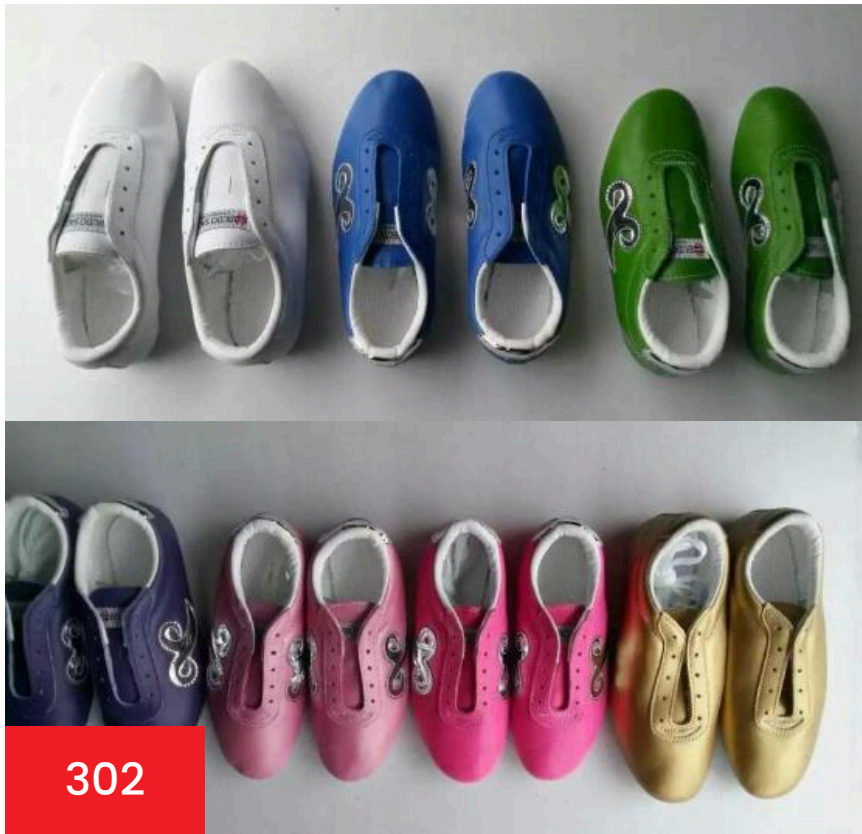

301

**FEIYUE
WUSHU SHOES**

PRICE: 30€
Code - 301

Send us your foot size in centimeters.

Available Colors:  
white black

**BUDOSAGA
SHOES**

PRICE: 50€
Code - 302

Send us your foot size in centimeters.

Colors:       
white | blue | green | purple | pink | dark pink | gold

302

粉色

303

WUSHU COMPETITION SHOES

PRICE: 59€

Code - 303

Send us your foot size in centimeters.