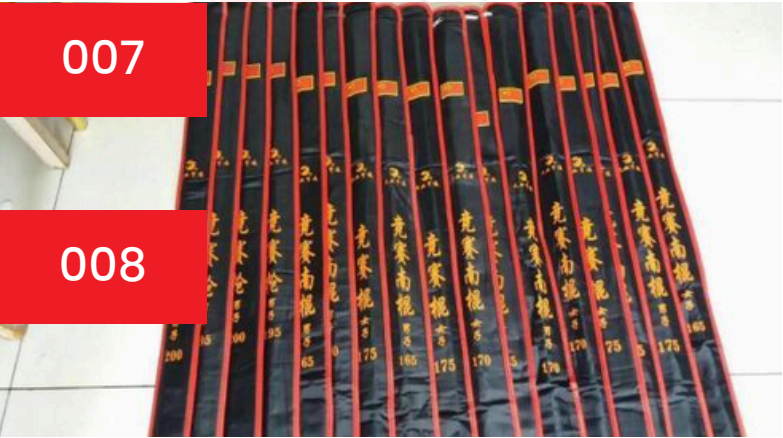

CARBON GUNSHU
AND NANGUN
NORTH AND SOUTH STICK

PRICE: 120€ +shipping (see page 3)
Code :
007 (gunshu)
008 (nangun)

Send us the lenght you wish.